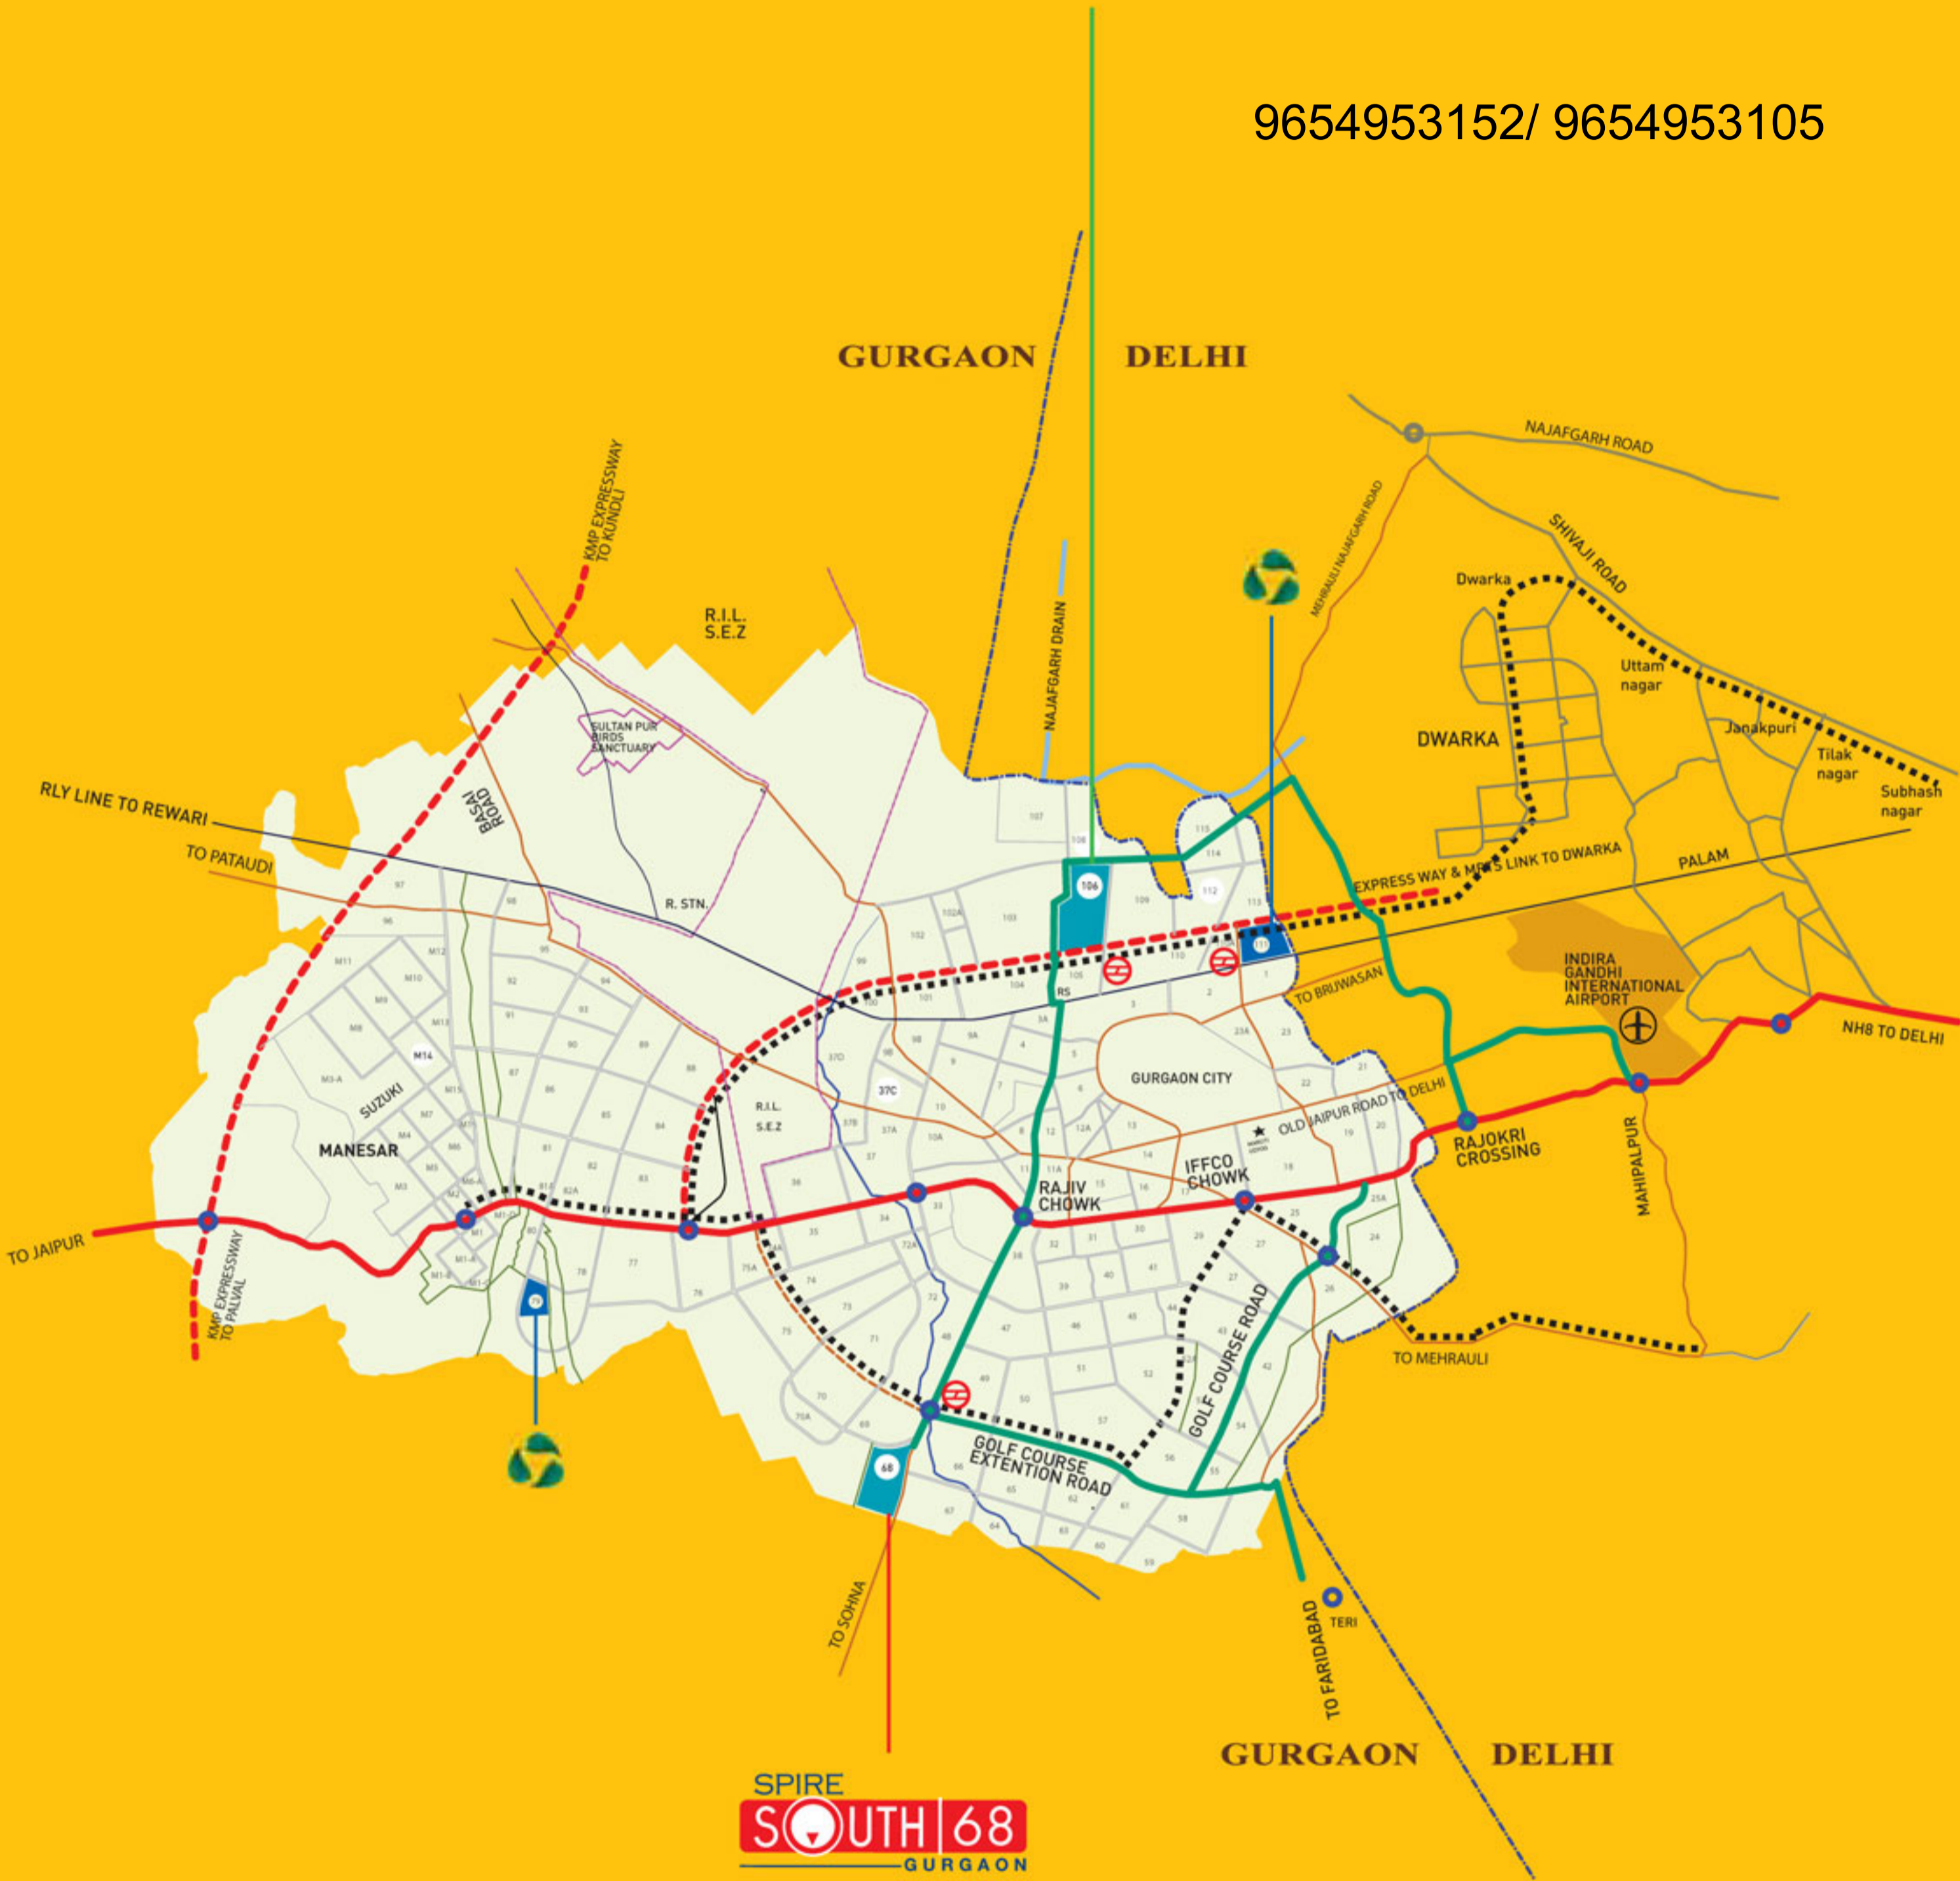

Spire South Gurgaon Location

SPIRE CENTRAL 106
GURGAON

9654953152/ 9654953105

Map not to scale. For reference only.

-  FLEXIHOMES' FUTURE LOCATIONS
-  EXISTING HIGHWAY
-  PLANNED EXPRESSWAY
-  EXISTING APPROACH TO LOCATION
-  PLANNED METRO CORRIDOR
-  IMPORTANT ROADS
-  IMPORTANT NODES
-  IGI AIRPORT

Location bhi meri marzi ka